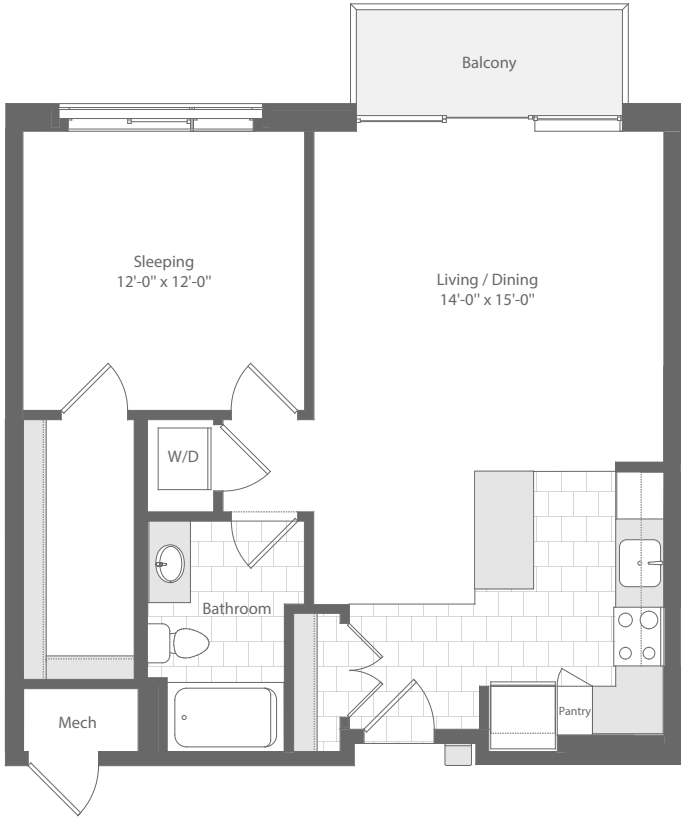

UNION WHARF

CAMBER | 1 BEDROOM | 763 SQ FT

UNION WHARF APTS . COM

915 S. WOLFE STREET, BALTIMORE, MD 21231
UNIONWHARF@BOZZUTO.COM T 410.558.1291 F 410.558.1292