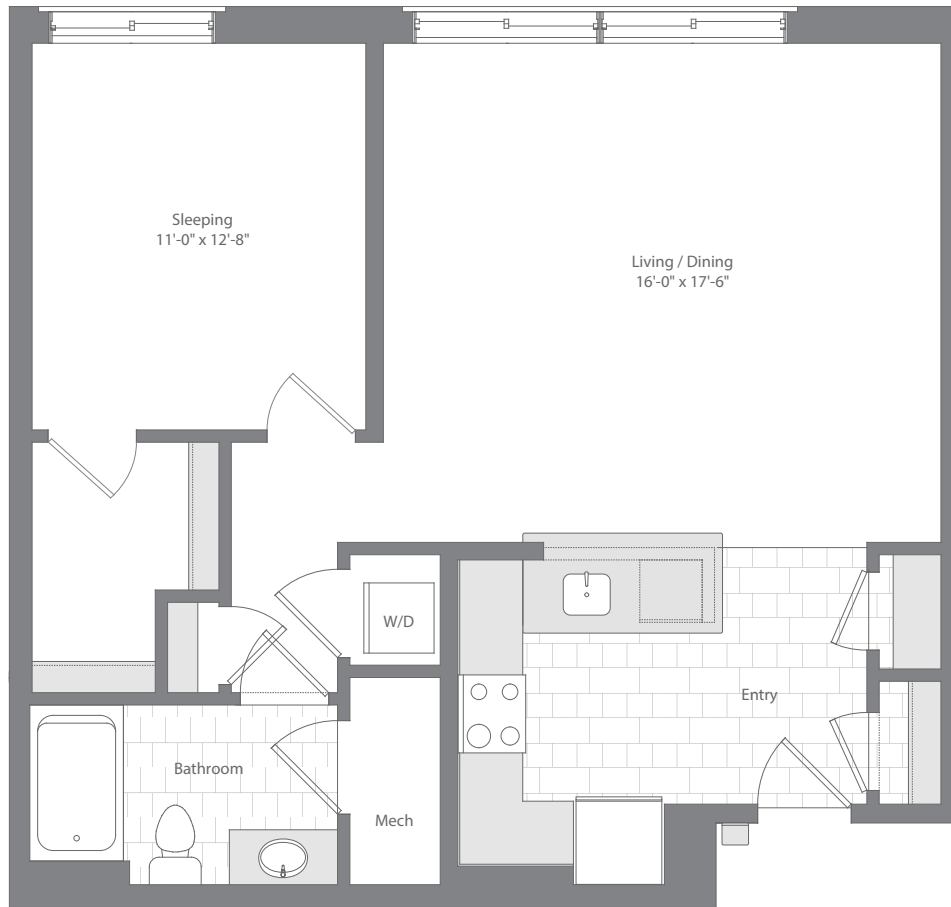

UNION WHARF

FORE | 1 BEDROOM | 757 SQ FT

UNION WHARF APTS . COM

915 S. WOLFE STREET, BALTIMORE, MD 21231

UNIONWHARF@BOZZUTO.COM T 410.558.1291 F 410.558.1292