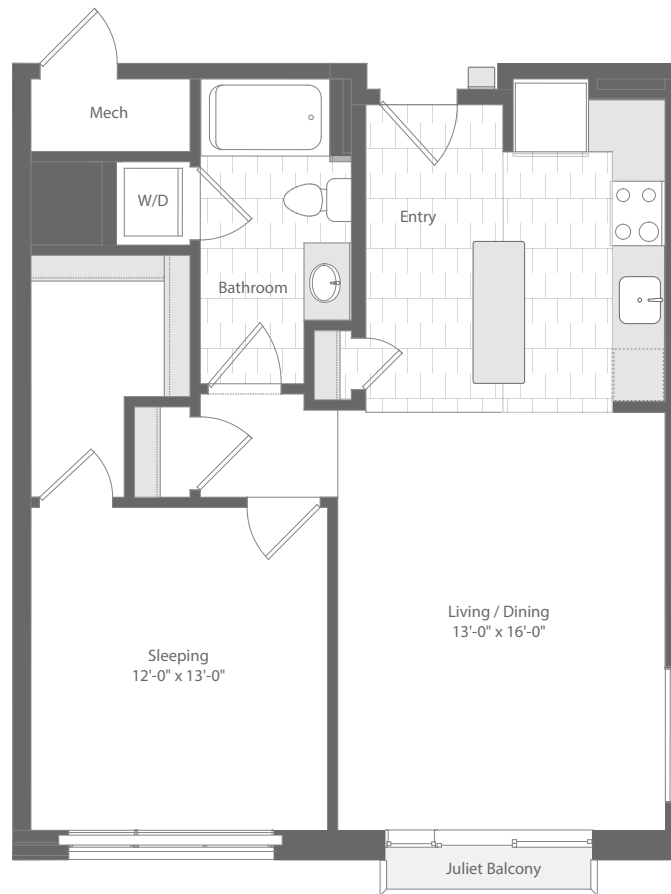

UNION WHARF

CORSAIR | 1 BEDROOM | 757 SQ FT

UNION WHARF APTS . COM

915 S. WOLFE STREET, BALTIMORE, MD 21231

UNIONWHARF@BOZZUTO.COM T 410.558.1291 F 410.558.1292