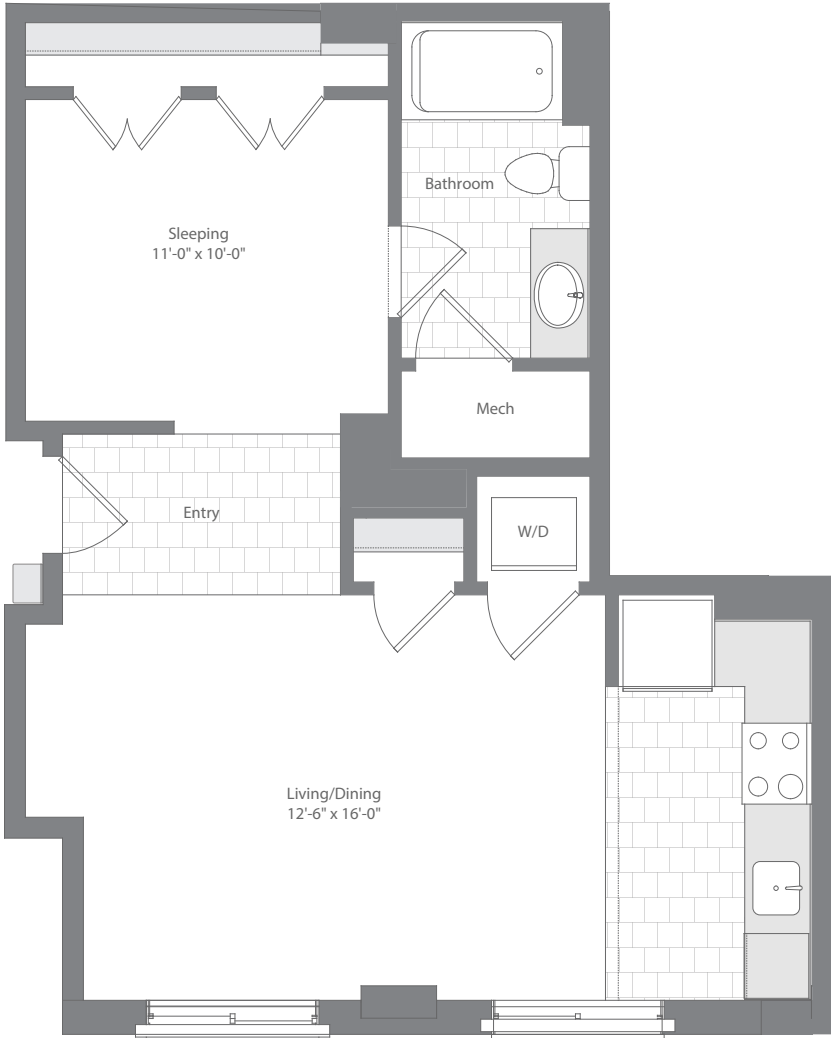

UNION WHARF

BURTON | STUDIO | 653 SQ FT

UNION WHARF APTS . COM

915 S. WOLFE STREET, BALTIMORE, MD 21231
UNIONWHARF@BOZZUTO.COM T 410.558.1291 F 410.558.1292