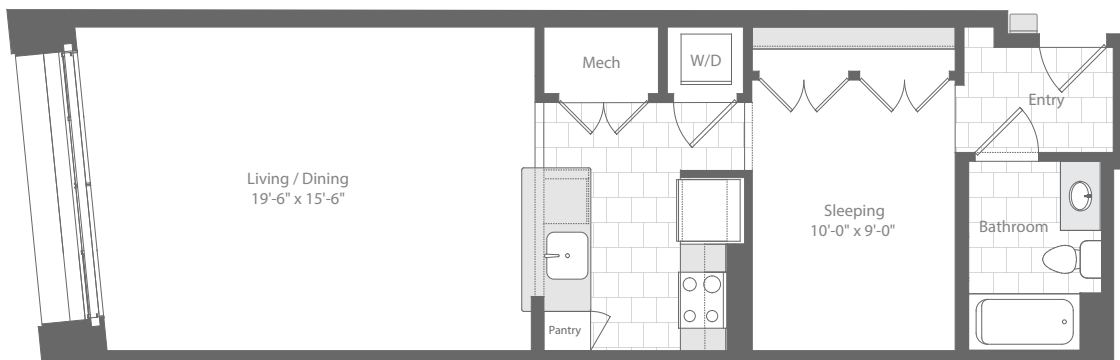

UNION WHARF

BAGWELL | STUDIO | 686 SQ FT

UNION WHARF APTS . COM

915 S. WOLFE STREET, BALTIMORE, MD 21231

UNIONWHARF@BOZZUTO.COM T 410.558.1291 F 410.558.1292