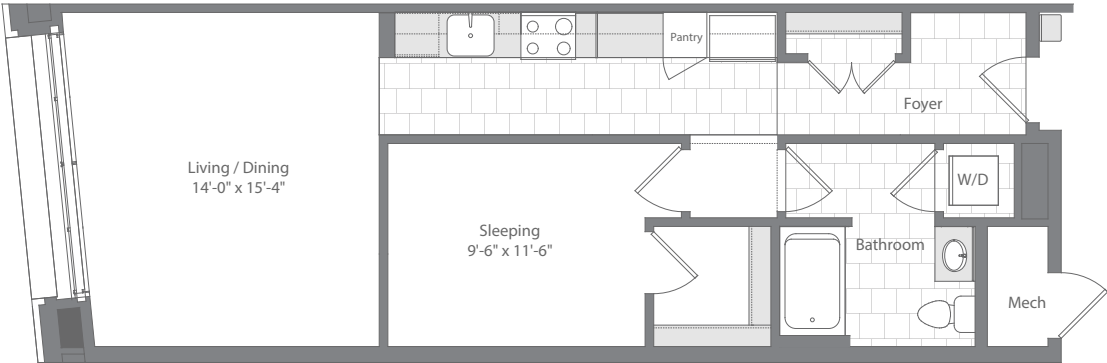

UNION WHARF

AUSTER | STUDIO | 728 SQ FT

UNION WHARF APTS . COM

915 S. WOLFE STREET, BALTIMORE, MD 21231
UNIONWHARF@BOZZUTO.COM T 410.558.1291 F 410.558.1292