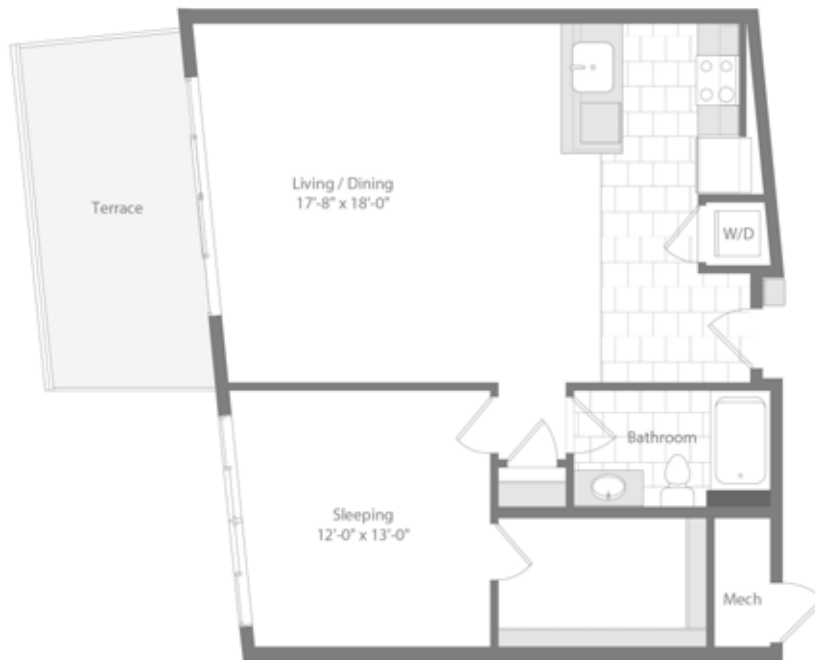

UNION WHARF

CATUG | 1 BEDROOM | 897 SQ FT

RENT _____

915 S. WOLFE STREET, BALTIMORE, MD 21231 T 667.401.5000

Elevations and floor plans are artist's renderings and accuracy cannot be guaranteed. All room dimensions are approximations only. These images are for illustrative purposes only and are not part of a legal contract.