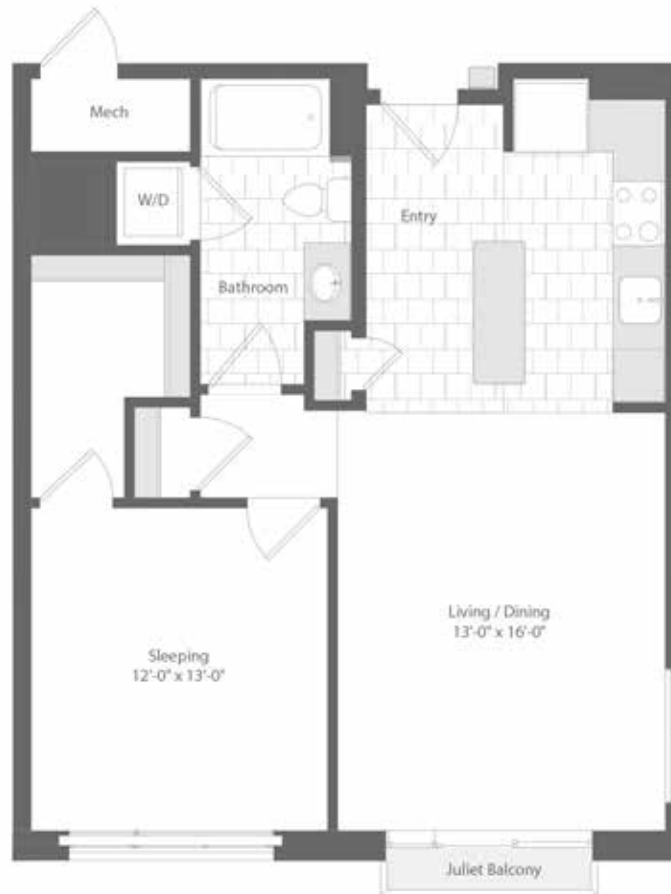

UNION WHARF

CORSAIR | 1 BEDROOM | 757 SQ FT

RENT _____

915 S. WOLFE STREET, BALTIMORE, MD 21231 T 667.401.5000

Elevations and floor plans are artist's renderings and accuracy cannot be guaranteed. All room dimensions are approximations only. These images are for illustrative purposes only and are not part of a legal contract.