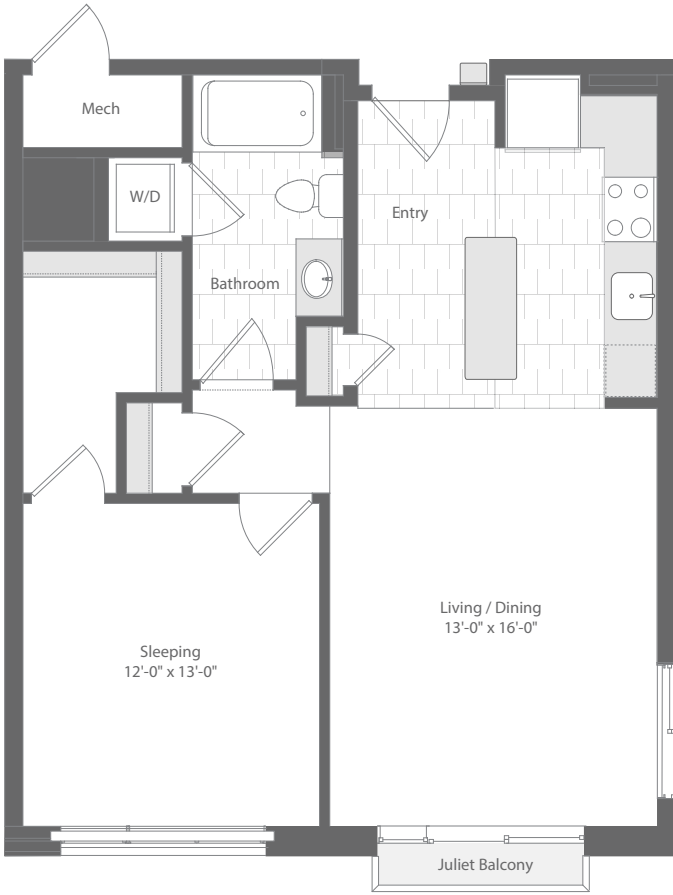

UNION WHARF

DANFORTH | 1 BEDROOM | 741 SQ FT

UNION WHARF APTS . COM

915 S. WOLFE STREET, BALTIMORE, MD 21231
UNIONWHARF@BOZZUTO.COM T 410.558.1291 F 410.558.1292