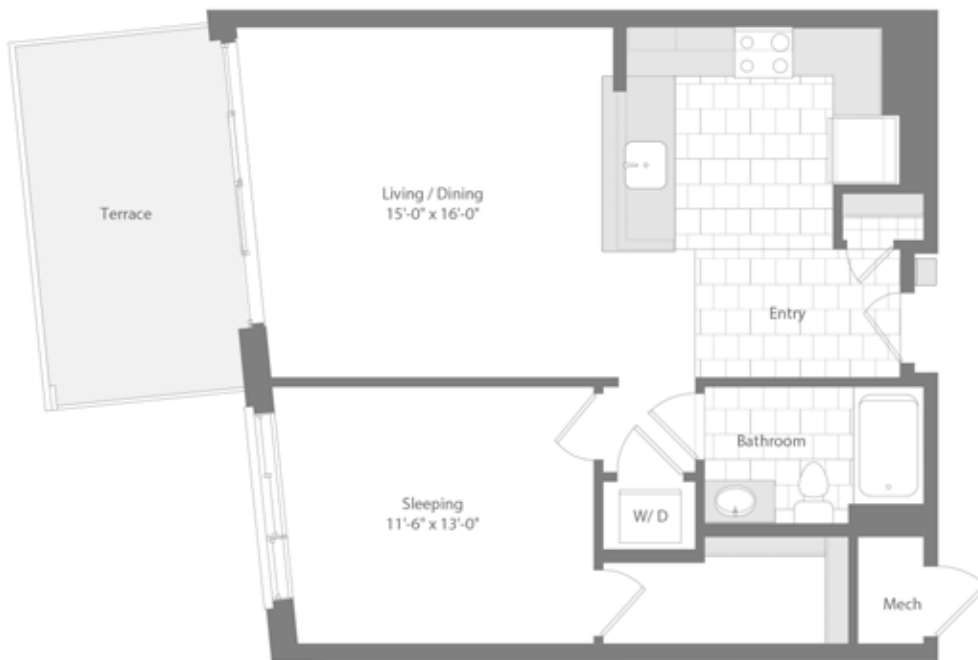

UNION WHARF

DORY | 1 BEDROOM | 781 SQ FT

RENT _____

915 S. WOLFE STREET, BALTIMORE, MD 21231 T 667.401.5000

Elevations and floor plans are artist's renderings and accuracy cannot be guaranteed. All room dimensions are approximations only. These images are for illustrative purposes only and are not part of a legal contract.