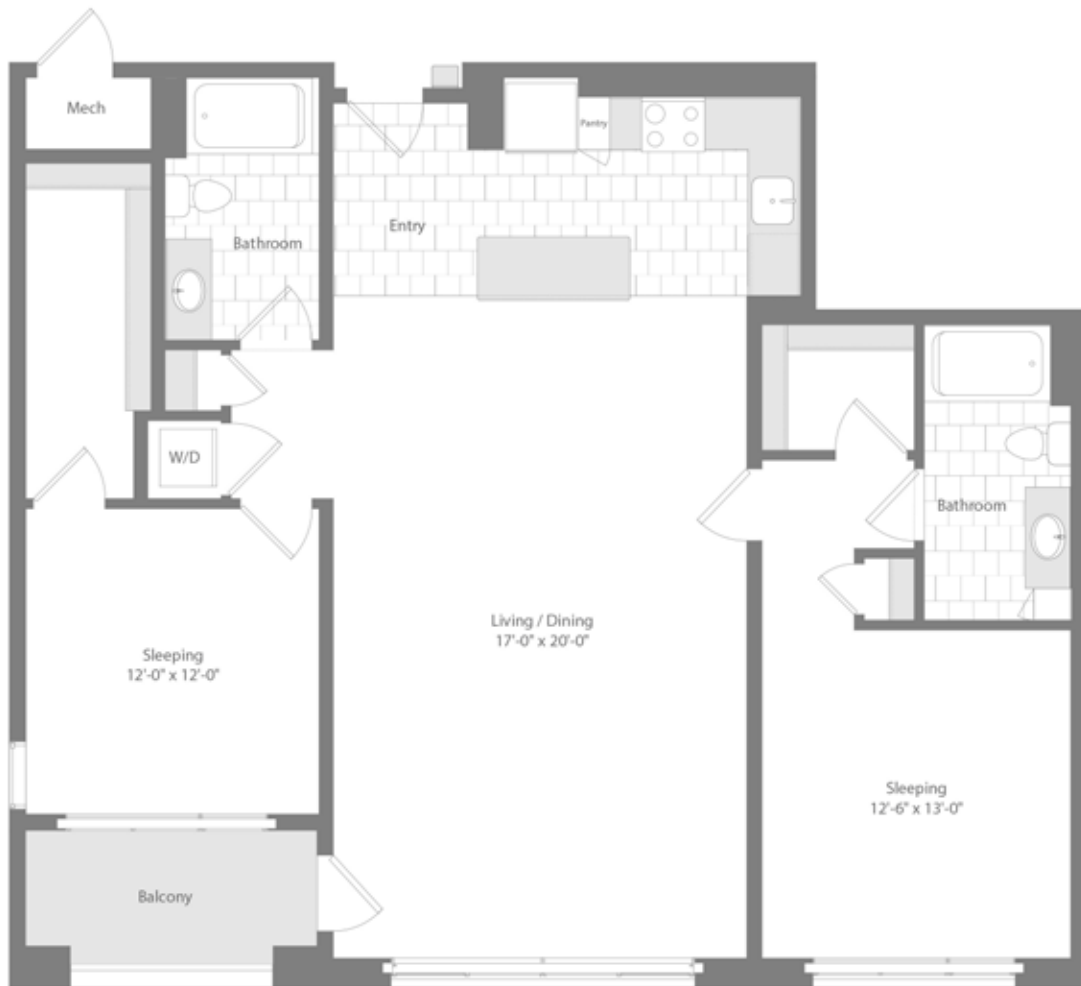

# UNION WHARF

LANYARD | 2 BEDROOM | 1,330 SQ FT

RENT \_\_\_\_\_

915 S. WOLFE STREET, BALTIMORE, MD 21231 T 667.401.5000

Elevations and floor plans are artist's renderings and accuracy cannot be guaranteed. All room dimensions are approximations only. These images are for illustrative purposes only and are not part of a legal contract.