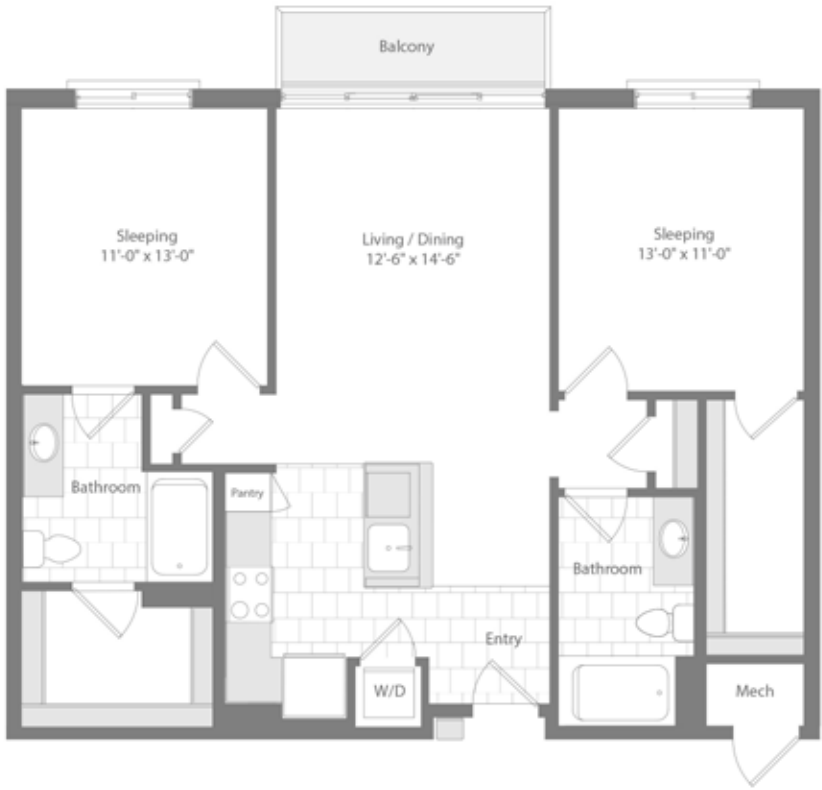

# UNION WHARF

LODESTAR | 2 BEDROOM | 1,041 SQ FT

RENT \_\_\_\_\_

915 S. WOLFE STREET, BALTIMORE, MD 21231 T 667.401.5000

Elevations and floor plans are artist's renderings and accuracy cannot be guaranteed. All room dimensions are approximations only. These images are for illustrative purposes only and are not part of a legal contract.