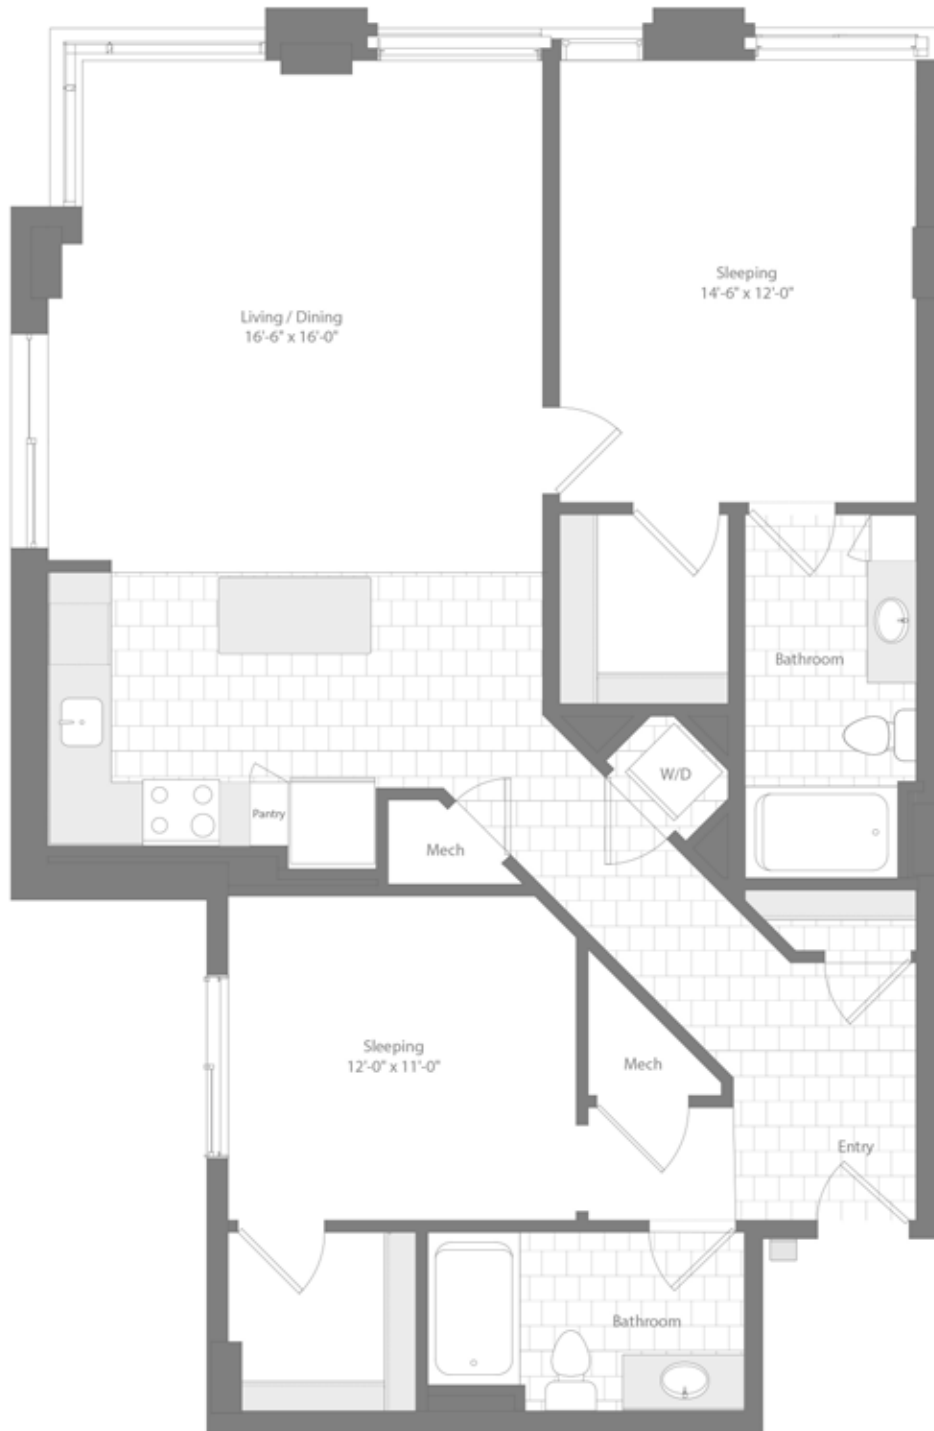

UNION WHARF

MERIDIAN | 2 BEDROOM | 1,176 SQ FT

RENT _____

915 S. WOLFE STREET, BALTIMORE, MD 21231 T 667.401.5000

Elevations and floor plans are artist's renderings and accuracy cannot be guaranteed. All room dimensions are approximations only. These images are for illustrative purposes only and are not part of a legal contract.