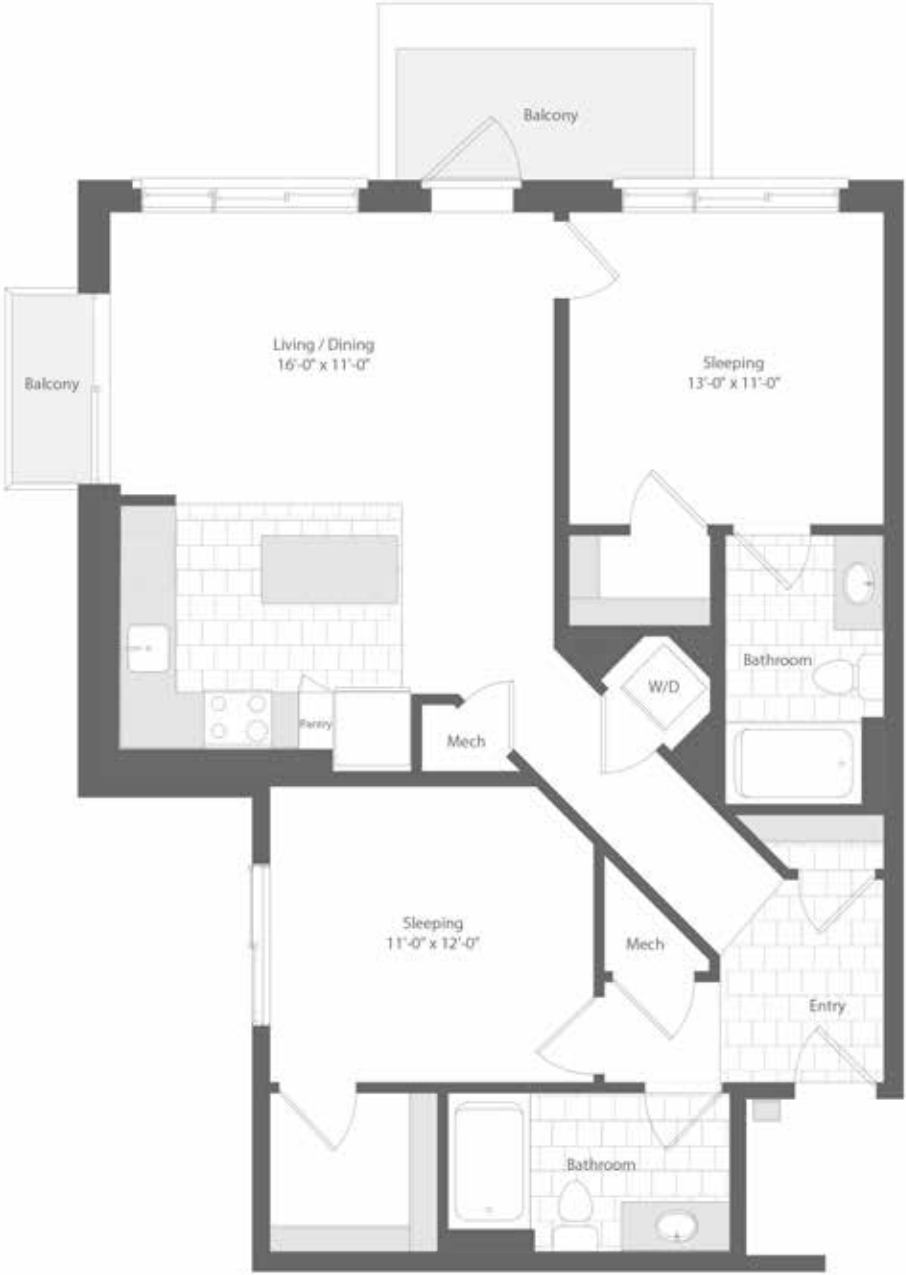

UNION WHARF

NARROWS | 2 BEDROOM | 1,003 SQ FT

RENT _____

915 S. WOLFE STREET, BALTIMORE, MD 21231 T 667.401.5000